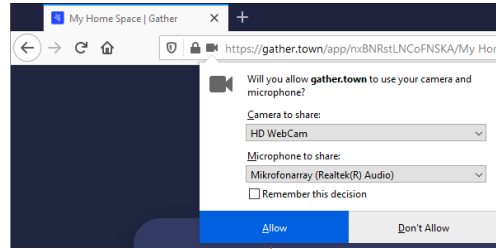

Camera settings in your browser

GatherTown requires you to close all other applications where the camera is active

Chrome

Firefox

Safari