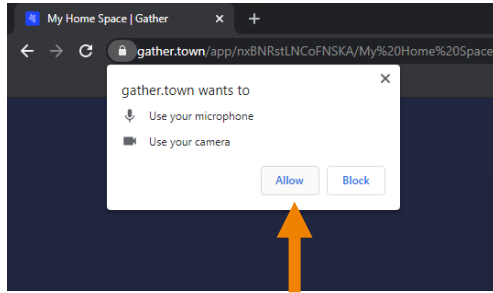

Camera settings in your browser

GatherTown requires you to close all other applications where the camera is active

Chrome